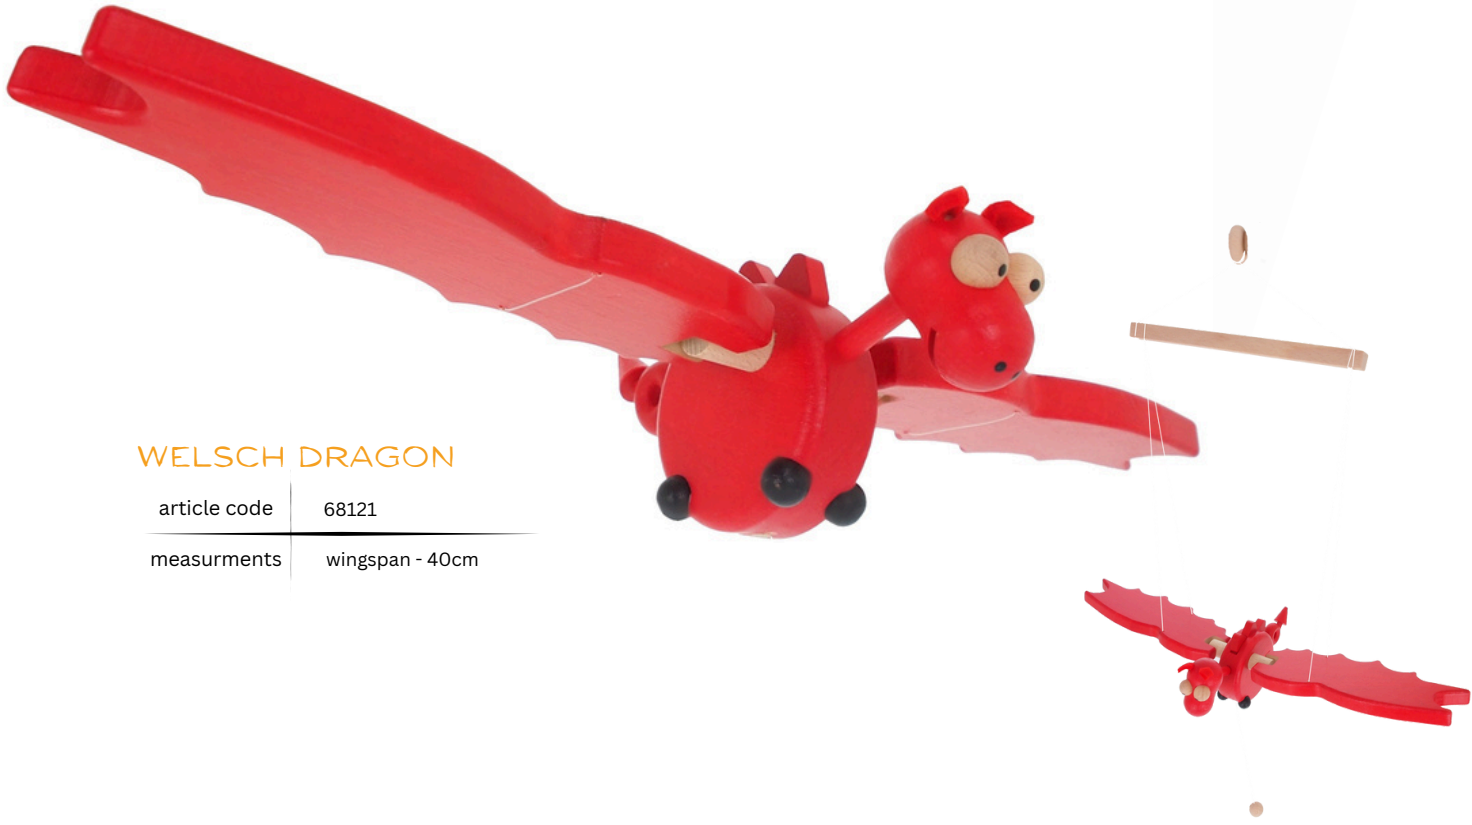

## STORK

article code	68125
measurments	wingspan - 40cm

## TOUCAN

article code	68123
measurments	wingspan - 40cm

## SEAGULL

article code	68122
measurments	wingspan - 40cm