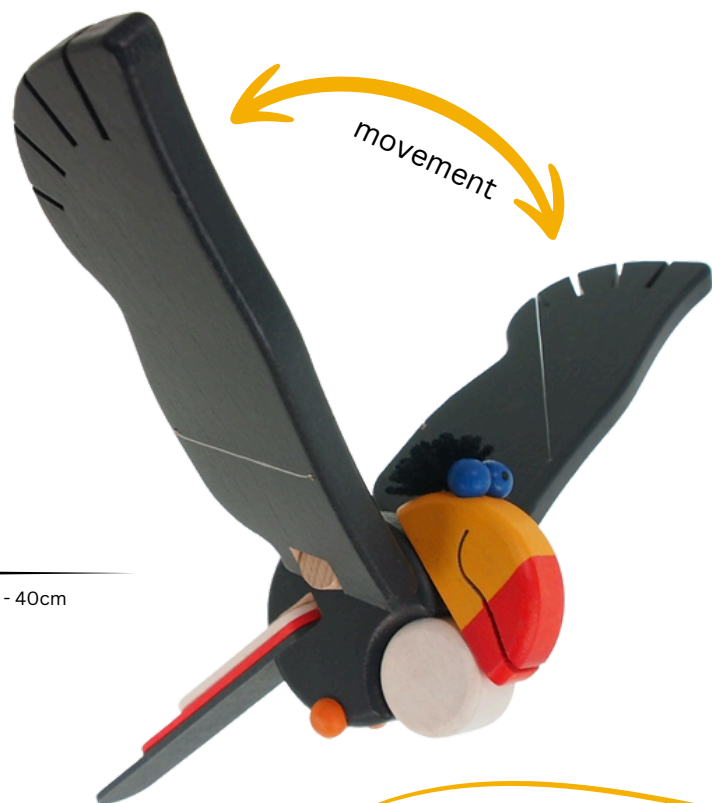

TOUCAN

article code	68123
measurments	wingspan - 40cm